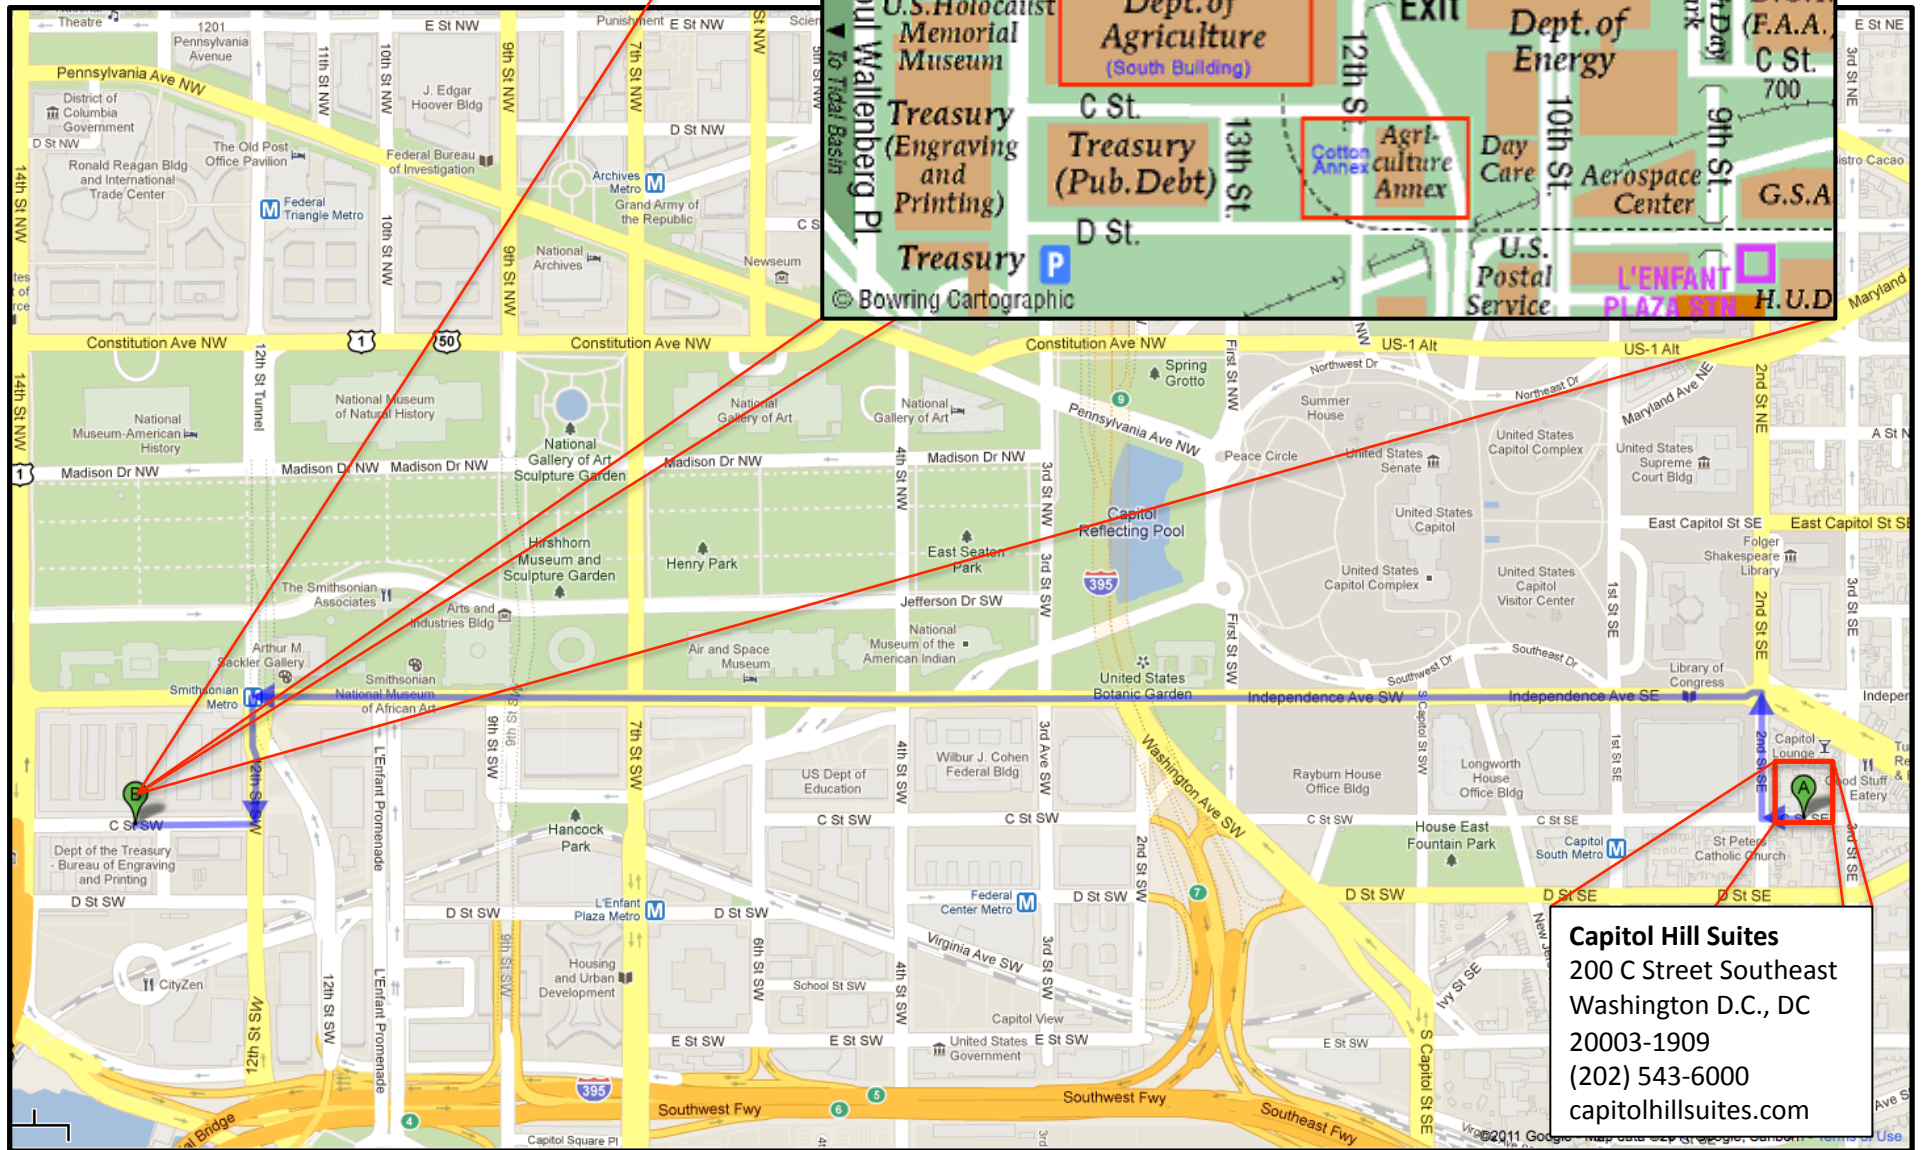

# USDA South Building Location Map

Directions available here:

[http://www.dm.usda.gov/driving\\_directions.htm](http://www.dm.usda.gov/driving_directions.htm)

**Capitol Hill Suites**  
200 C Street Southeast  
Washington D.C., DC  
20003-1909  
(202) 543-6000  
capitolhillsuites.com