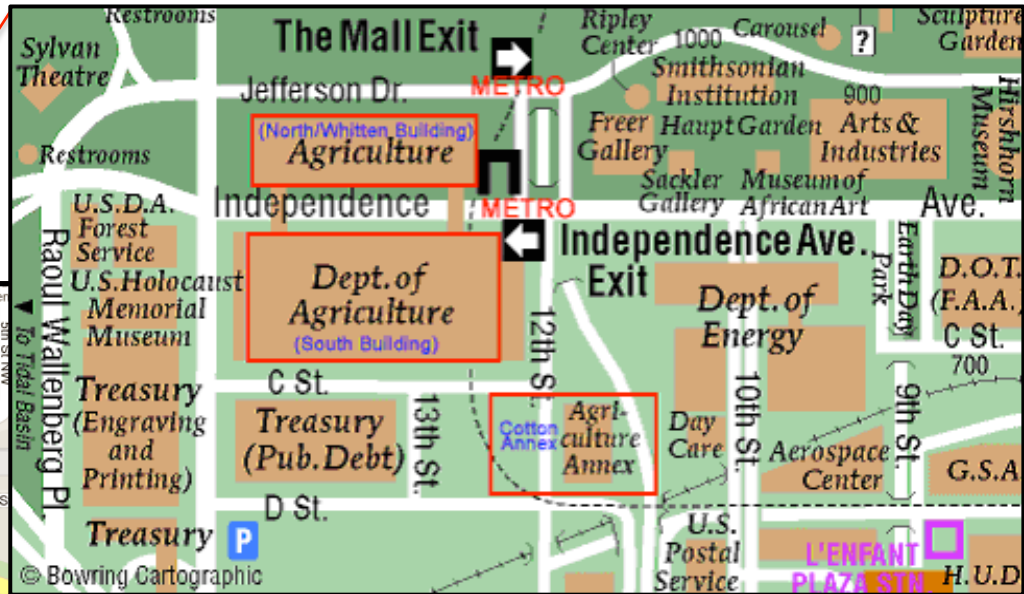

# USDA South Building Location Map

Directions available here:

[http://www.dm.usda.gov/driving\\_directions.htm](http://www.dm.usda.gov/driving_directions.htm)

**Capitol Hill Suites**  
200 C Street Southeast  
Washington D.C., DC  
20003-1909  
(202) 543-6000  
capitolhillsuites.com