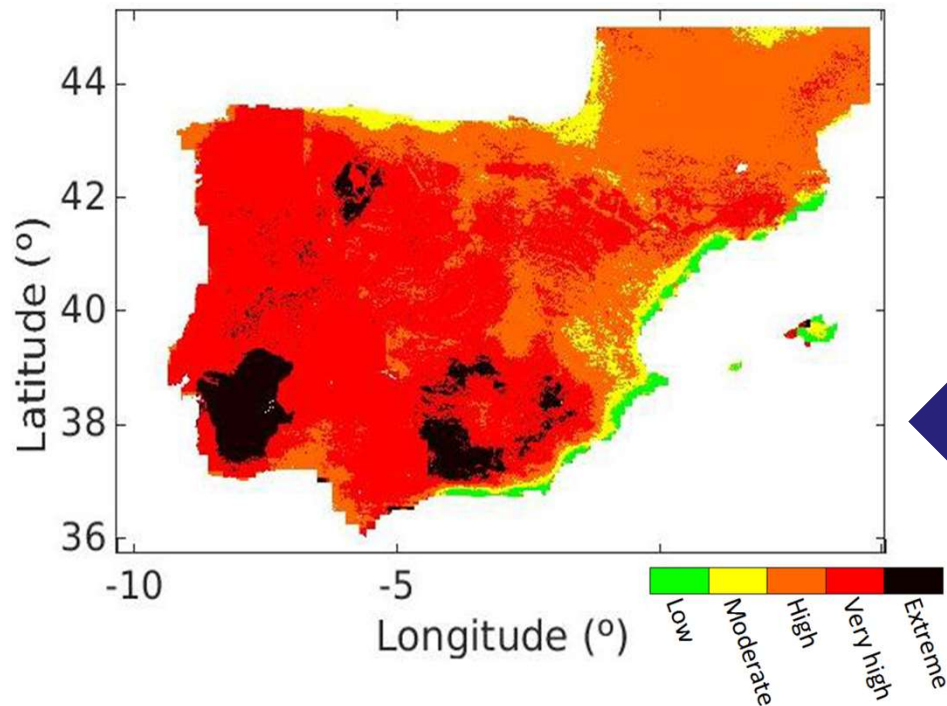

Improving Forest Fire Risk Maps in Spain

Barcelona Expert Center, ICM/CSIC, UPC, Maria Piles, David Chaparro

Map showing 5 fire risk categories based on modeling potential wildfire spread and SMAP soil moisture product.

The Barcelona Expert Center provides free access to fire risk maps.

Relation of soil moisture and extension of wildfires (years 2010-2015, Iberian Peninsula)