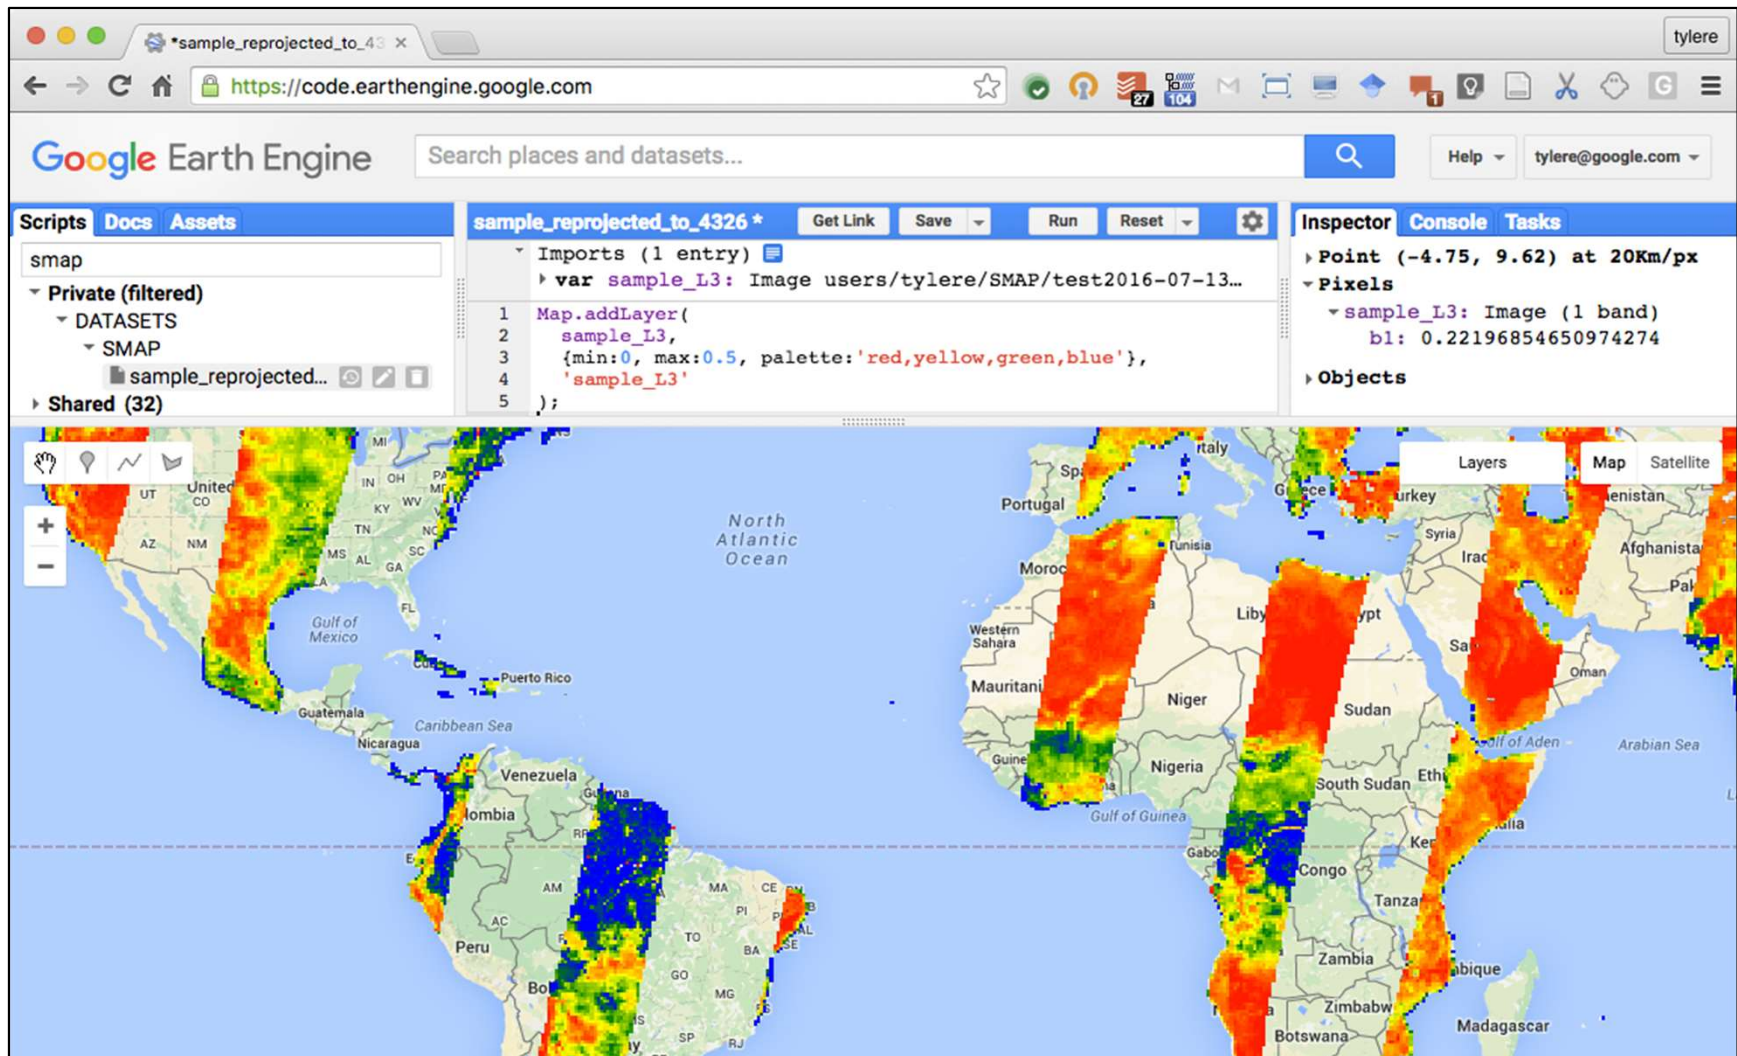

Google Earth Engine Analysis Platform

Google Technology Company, Tyler Erickson, Rebecca Moore

Screenshot of a SMAP L3 Soil Moisture data product within the Earth Engine platform,